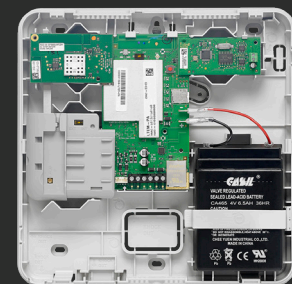

Advanced Modular Communicator

**Fast Operation.
Versatile Installation.
Innovative Technology.**

Communicators

- LTEM-PV (Verizon® network)
- LTEM-PA (AT&T® network)

Modular Add-Ons

- Wi-Fi/Z-Wave Module
- Wi-Fi Module
- Dialer Capture Module

Product shown featuring optional add-ons.

Optional External Antennas

- Indoor Paddle Antenna
- ProSeries LTE Cellular Module External Antenna Kit
- Outdoor Antenna

Resideo's Advanced Modular Communicator is designed to provide dealers powerful choices on which communication paths to use, what panels to connect, how to program and what services to deliver to the end-user.

Fast Operation

- Quick response times with Resideo Total Connect® 2.0 Remote Services
- LTEM-P Communicators are easily programmed and activated using AlarmNet 360®
- Fully program VISTA® -20P Panels quickly using AlarmNet 360® Web or Mobile App

Versatile Installation

- Takeover competitive control panel communications
- Choose dual-path communication between Cellular and Ethernet or Cellular and optional Wi-Fi
- Connect to panels using the Dialer, Keybus or ECP connectors